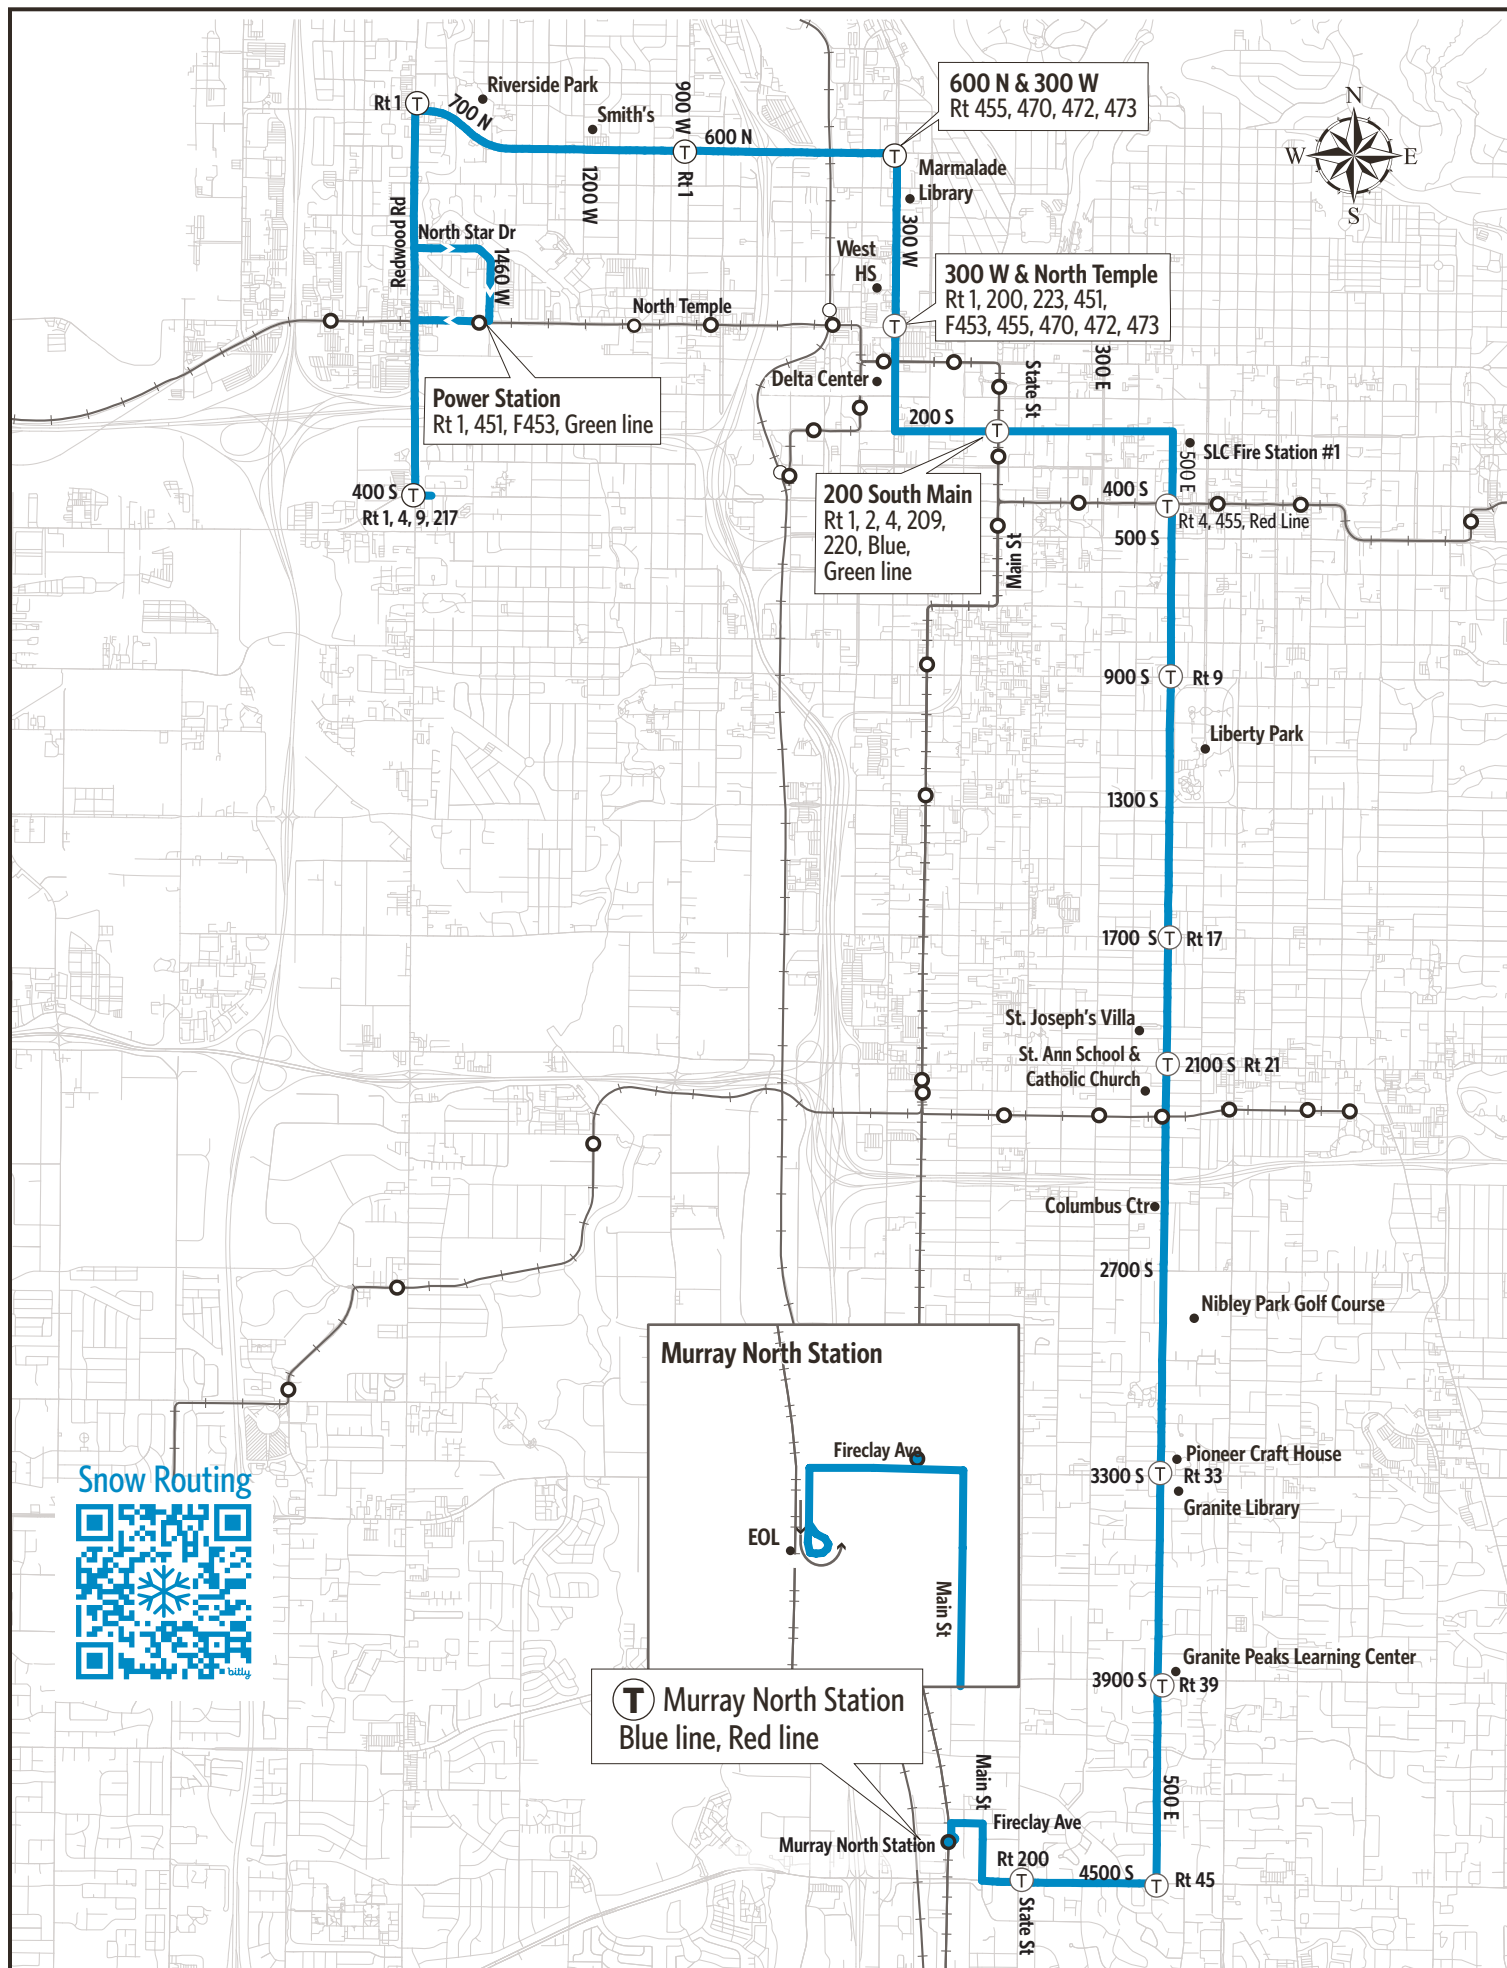

Route 205 - 500 East/Fairpark

SEE SOMETHING? SAY SOMETHING!

To contact UTA police:
Call: 801-287-EYES (801-287-3937)
Or Text UTATIP and your tip to 274637

INTERPRETER

801-RIDE-UTA
call (801-743-3882)
Toll-Free (888-743-3882)

Intérprete 口譯 thông dịch viên
해석자 tumač переводчик
インタプリタ Dolmetscher

For Information Call 801-RIDE-UTA (801-743-3882)
outside Salt Lake County 888-RIDE-UTA (888-743-3882)
www.rideuta.com

205

Fairpark/500 East

HOW TO USE THIS SCHEDULE

Determine your timepoint based on when you want to leave or when you want to arrive. Read across for your destination and down for your time and direction of travel. A route map is provided to help you relate to the timepoints shown. Weekday, Saturday & Sunday schedules differ from one another.

UTA SERVICE DIRECTORY

- General Information, Schedules, Trip Planning and Customer Feedback: 801-RIDE-UTA (801-743-3882)
- Outside Salt Lake County call 888-RIDE-UTA (888-743-3882)
- For 24 hour automated service for next bus available use option 1. Have stop number and 3 digit route number (use 0 or 00 if number is not 3 digits).
- Pass By Mail Information 801-287-2204
- For Employment information please visit <http://www.rideuta.com/careers/>
- Travel Training 801-287-2275

LOST AND FOUND

Weber/South Davis: 801-626-1207 option 3
Utah County: 801-227-8923
Salt Lake County: 801-287-4664

FARES

Exact Fare is required. Fares are subject to change.

ACCESSIBLE SERVICE

Wheelchair accessible buses are available on all routes. Alternate format schedules are available upon request. Telephone communication for deaf/hearing impaired persons is available by dialing 711.

TRANSFERS

Upon payment of a fare, a transfer is good for travel in any direction, including return trip, for two (2) hours until the time cut. The value of a transfer towards a fare on a more expensive service is the regular cash fare.

BIKES ON BUSES

The Bikes on Buses service is available on all buses, except Paratransit.

HOLIDAYS

Please check rideuta.com for holiday service information.

SNOW ROUTING

Please check rideuta.com/snow for information.