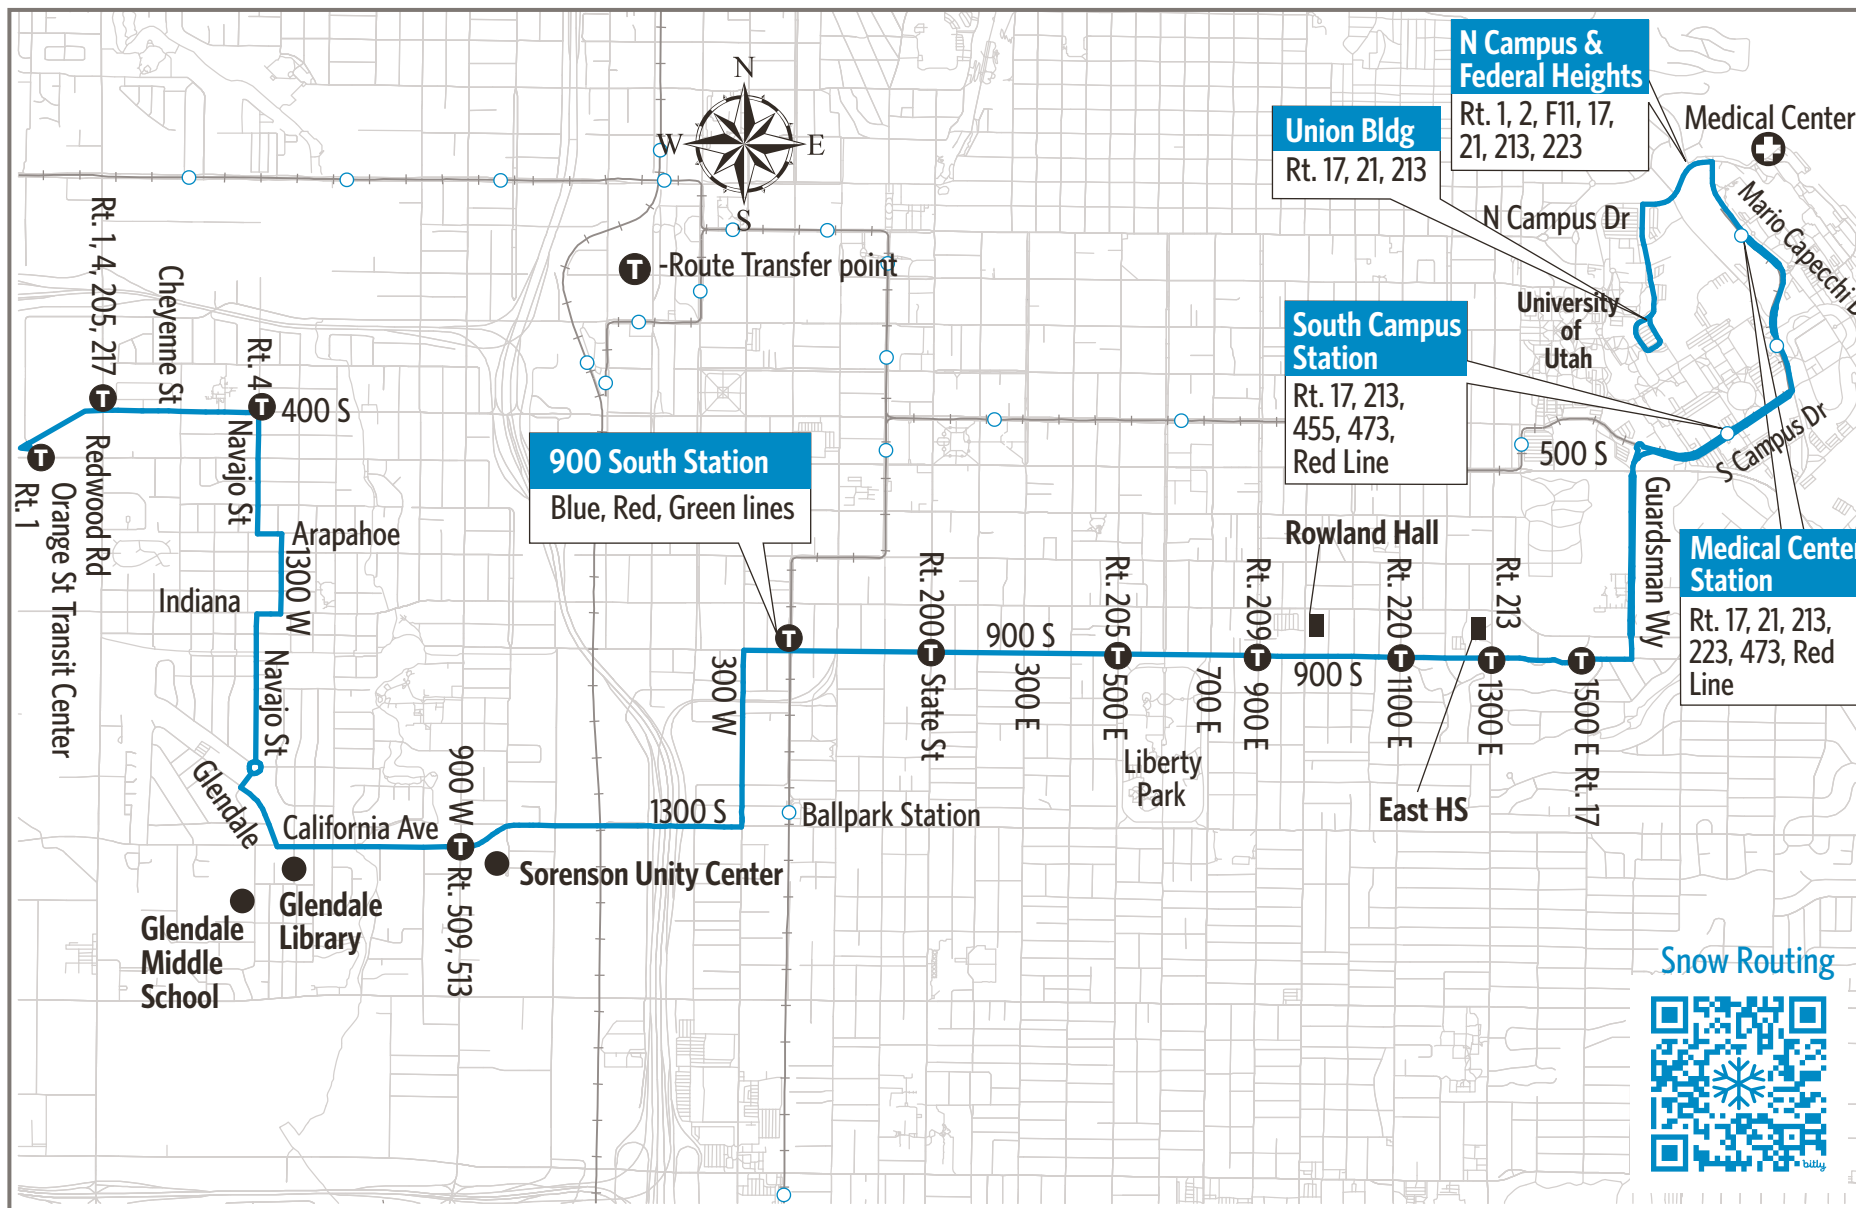

Route 9 900 South

PLAN AND PAY WITH transit*

Available in the App Store and Google Play.

SUNDAY To Poplar Grove

To U of U

For Information Call 801-RIDE-UTA (801-743-3882) outside Salt Lake County 888-RIDE-UTA (888-743-3882) www.rideuta.com

9

U Union Building	602 S & Guardsman Way	900 S & 1300 E	900 South Station	California Ave & 900 W	Navajo & Indiana	Orange Street
605a	614a	619a	631a	637a	642a	654a
635	644	649	701	707	712	724
705	715	720	732	739	744	756
735	745	750	802	809	814	826
805	815	820	832	839	844	856
835	845	850	902	909	914	926
905	915	920	932	939	944	956
935	945	950	1002	1009	1014	1026
1005	1016	1021	1033	1042	1048	1101
1035	1046	1051	1103	1112	1118	1131
1105	1116	1121	1133	1142	1148	1201p
1135	1146	1151	1203p	1212p	1218p	1231
1205p	1216p	1221p	1233	1242	1248	101
1235	1246	1251	103	112	118	131
105	116	121	133	142	148	201
135	146	151	203	212	218	231
205	217	224	238	246	252	302
235	247	254	308	316	322	332
305	317	324	338	346	352	402
335	347	354	408	416	422	432
405	417	424	438	446	452	502
435	447	454	508	516	522	532
505	517	524	538	546	552	602
535	547	554	608	616	622	632
605	617	624	638	646	652	702
635	647	654	708	716	722	732
705	717	724	738	746	752	802
735	747	754	808	816	822	832
805	814	819	831	837	842	852
835	844	849	901	907	912	922
905	914	919	931	937	942	952

HOW TO USE THIS SCHEDULE

Determine your timepoint based on when you want to leave or when you want to arrive. Read across for your destination and down for your time and direction of travel. A route map is provided to help you relate to the timepoints shown. Weekday, Saturday & Sunday schedules differ from one another.

900 South

University of Utah
University Medical Center Station
Yalecrest
9th and 9th
Liberty Park
900 South Station
Glendale
Poplar Grove